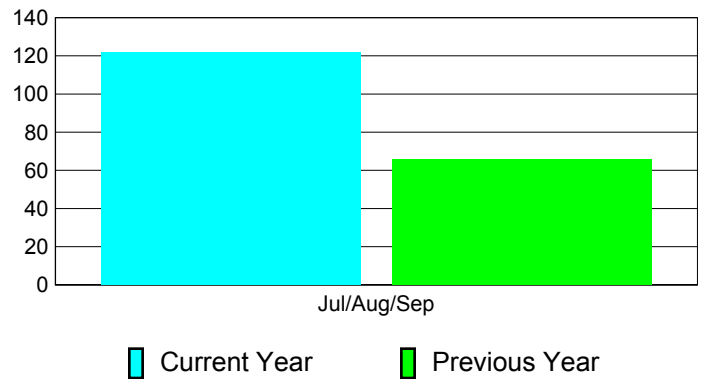

Comparison of Membership Gain/Loss

Current Year Compared to the Previous Year