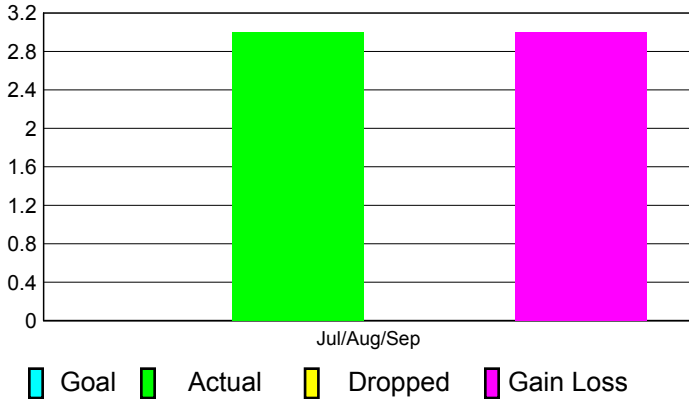

GMT: **PAUL CHOR HO FAN**

Location: **CHINA**

GMT CA: **5**

CLUBS

Club Results
2011-2012

Clubs
2010-2011

Month	New Club Goal	Actual New Clubs	Actual Dropped Clubs	Gain/Loss of Clubs	Gain/Loss of Clubs
Jul/Aug/Sep		3	0	3	0
Totals		3	0	3	0

Club Results 2011-2012

Goal, New, Dropped, Gain/Loss

Comparison of Club Gain/Loss

Current Year Compared to the Previous Year

YTD Status Quo Clubs 2011-2012

Status Quo Clubs Compared to Status Quo Members

MEMBERSHIP