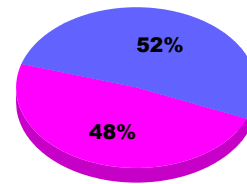

Jul/Aug/Sep

Male Female