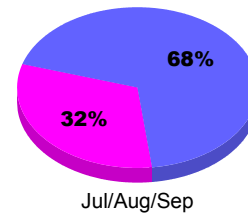

Gender Comparison 2011-2012