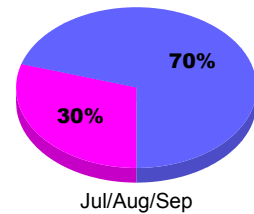

Gender Comparison 2011-2012