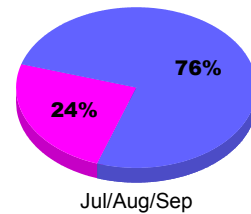

Membership Results
2011-2012

Membership
2010-2011

Month	Net Memb Goal	Actual New Memb	Actual Dropped Memb	Gain/Loss of Memb	Gain/Loss of Memb
Jul/Aug/Sep		114	-112	2	31
Totals		114	-112	2	31

Membership Results 2011-2012

Goal, New, Dropped, Gain/Loss

Comparison of Membership Gain/Loss

Current Year Compared to the Previous Year

Gender Comparison 2011-2012

Jul/Aug/Sep

Male Female

2011-2012 GMT Reports for District (or Undistricted) **District 303 MACAU**

GMT: **PAUL CHOR HO FAN**

Location: **MACAU**

GMT CA: **5**

CLUBS

Club Results
2011-2012

Clubs
2010-2011

Month	New Club Goal	Actual New Clubs	Actual Dropped Clubs	Gain/Loss of Clubs	Gain/Loss of Clubs
Jul/Aug/Sep		0	0	0	0
Totals		0	0	0	0