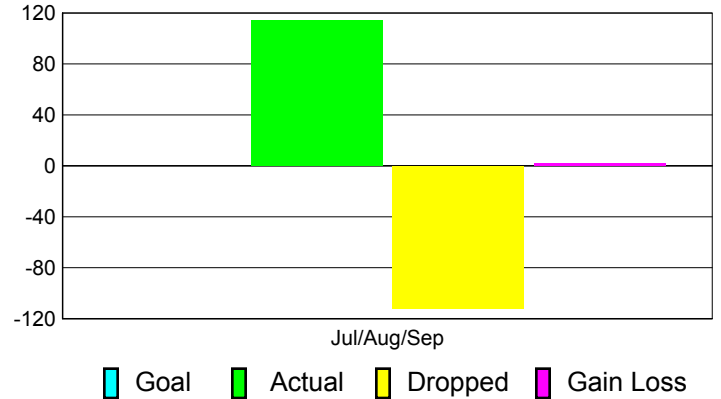

Membership Results 2011-2012

Goal, New, Dropped, Gain/Loss

Comparison of Membership Gain/Loss

Current Year Compared to the Previous Year