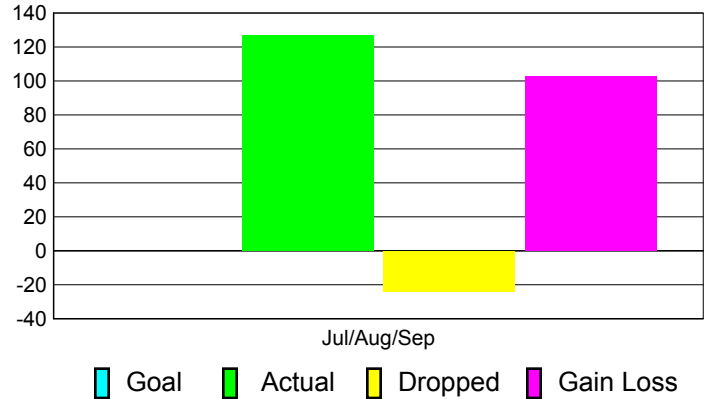

Membership Results 2011-2012

Goal, New, Dropped, Gain/Loss

Comparison of Membership Gain/Loss

Current Year Compared to the Previous Year