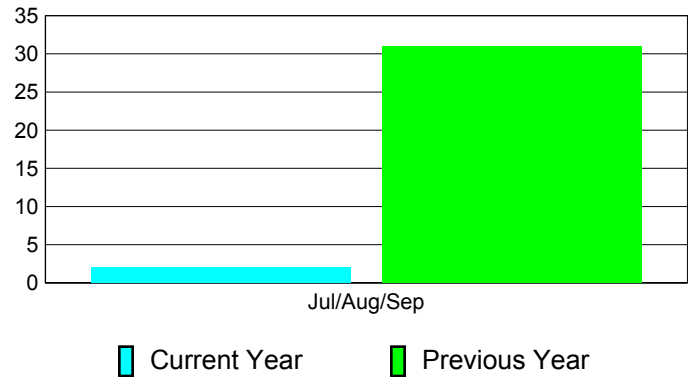

Gender Comparison 2011-2012