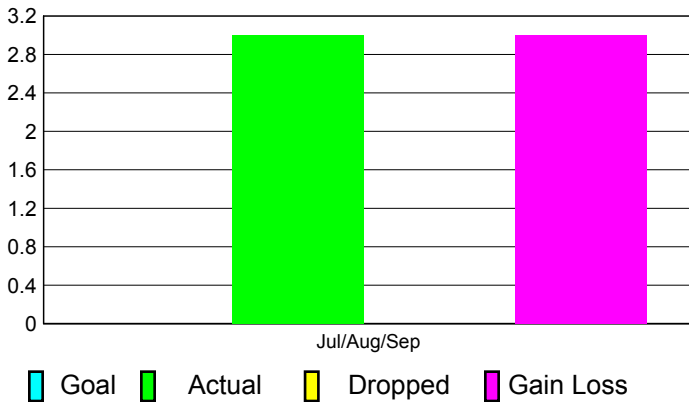

Comparison of Membership Gain/Loss

Current Year Compared to the Previous Year

Legend: Current Year (Cyan), Previous Year (Green)

Gender Comparison 2011-2012

Jul/Aug/Sep

Legend: Male (Blue), Female (Magenta)

Club Results 2011-2012

Goal, New, Dropped, Gain/Loss

Comparison of Club Gain/Loss

Current Year Compared to the Previous Year

YTD Status Quo Clubs 2011-2012

Status Quo Clubs Compared to Status Quo Members

MEMBERSHIP