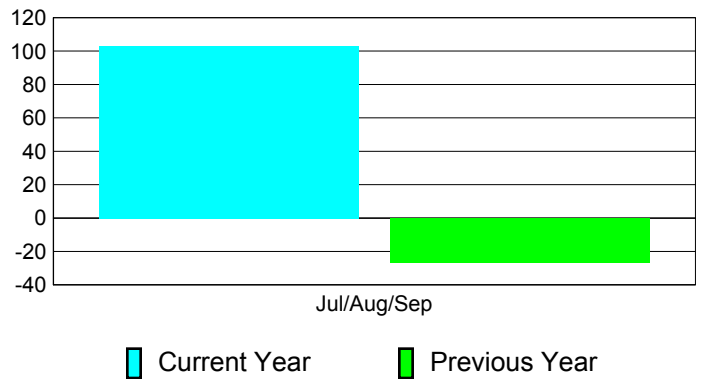

Gender Comparison 2011-2012

Jul/Aug/Sep

Male Female