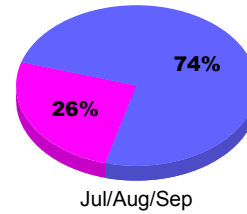

YTD Status Quo Clubs 2011-2012

Status Quo Clubs Compared to Status Quo Members

Legend: Status Quo Clubs (Cyan), Total Status Quo Members (Green)

MEMBERSHIP

Membership Results
2011-2012

Membership
2010-2011

Month	Net Memb Goal	Actual New Memb	Actual Dropped Memb	Gain/Loss of Memb	Gain/Loss of Memb
Jul/Aug/Sep		2	-1	1	-3
Totals		2	-1	1	-3

Membership Results 2011-2012

Goal, New, Dropped, Gain/Loss

Legend: Goal (Cyan), Actual (Green), Dropped (Yellow), Gain Loss (Magenta)

Comparison of Membership Gain/Loss

Current Year Compared to the Previous Year

Legend: Current Year (Cyan), Previous Year (Green)

Gender Comparison 2011-2012

Jul/Aug/Sep

Legend: Male (Blue), Female (Magenta)