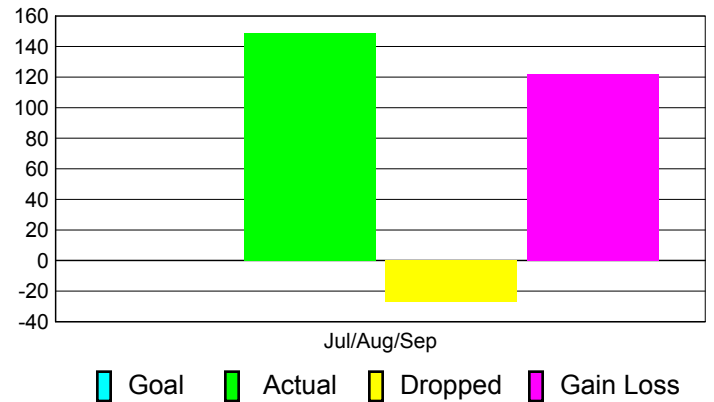

Membership Results 2011-2012

Goal, New, Dropped, Gain/Loss