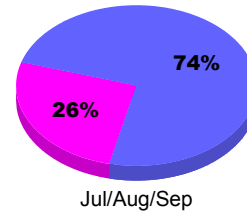

YTD Status Quo Clubs 2011-2012

Status Quo Clubs Compared to Status Quo Members

Legend: Status Quo Clubs (Cyan), Total Status Quo Members (Green)

MEMBERSHIP

Membership Results
2011-2012

Membership
2010-2011

Month	Net Memb Goal	Actual New Memb	Actual Dropped Memb	Gain/Loss of Memb	Gain/Loss of Memb
Jul/Aug/Sep		0	-11	-11	9
Totals		0	-11	-11	9

Membership Results 2011-2012

Goal, New, Dropped, Gain/Loss

Legend: Goal (Cyan), Actual (Green), Dropped (Yellow), Gain Loss (Magenta)

Comparison of Membership Gain/Loss

Current Year Compared to the Previous Year

Legend: Current Year (Cyan), Previous Year (Green)

Gender Comparison 2011-2012

Jul/Aug/Sep

Legend: Male (Blue), Female (Magenta)