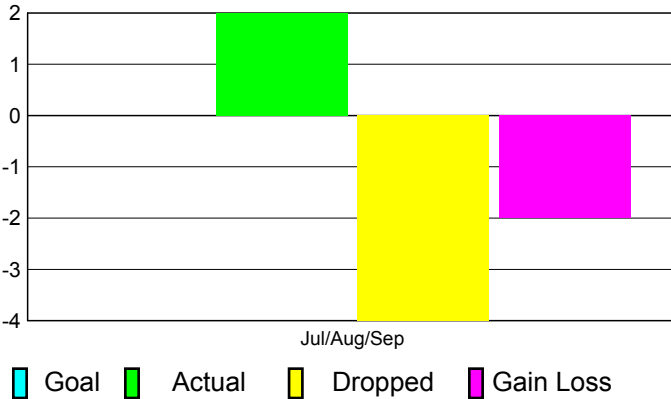

GMT: **PAUL CHOR HO FAN**

Location: **CHINA**

GMT CA: **5**

CLUBS

Club Results
2011-2012

Clubs
2010-2011

Month	New Club Goal	Actual New Clubs	Actual Dropped Clubs	Gain/Loss of Clubs	Gain/Loss of Clubs
Jul/Aug/Sep		2	-4	-2	0
Totals		2	-4	-2	0

Club Results 2011-2012

Goal, New, Dropped, Gain/Loss

Comparison of Club Gain/Loss

Current Year Compared to the Previous Year

YTD Status Quo Clubs 2011-2012

Status Quo Clubs Compared to Status Quo Members

MEMBERSHIP