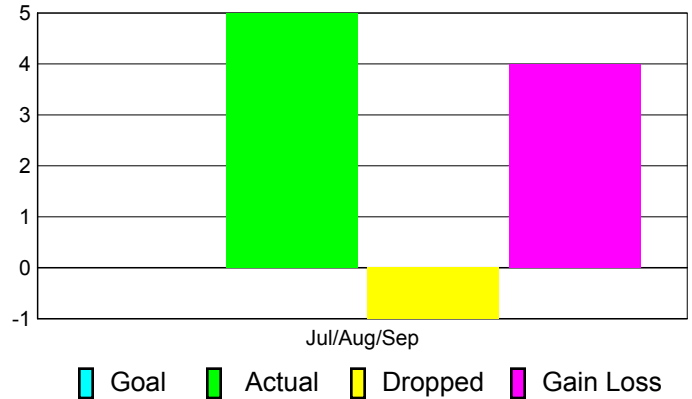

Membership Results 2011-2012

Goal, New, Dropped, Gain/Loss