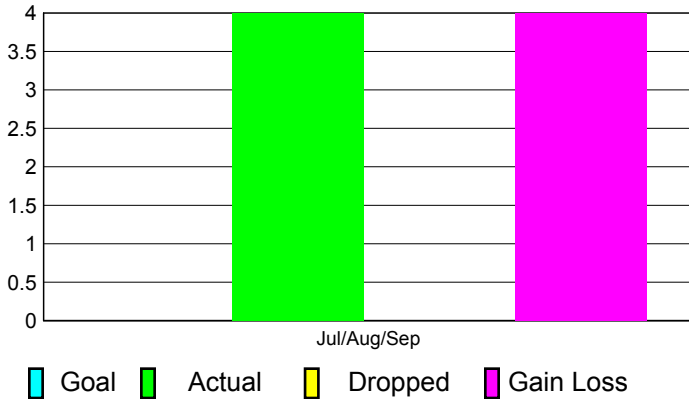

GMT: **PAUL CHOR HO FAN**

Location: **CHINA**

GMT CA: **5**

CLUBS

Club Results
2011-2012

Clubs
2010-2011

Month	New Club Goal	Actual New Clubs	Actual Dropped Clubs	Gain/Loss of Clubs	Gain/Loss of Clubs
Jul/Aug/Sep		4	0	4	0
Totals		4	0	4	0

Club Results 2011-2012

Goal, New, Dropped, Gain/Loss

Comparison of Club Gain/Loss

Current Year Compared to the Previous Year

YTD Status Quo Clubs 2011-2012

Status Quo Clubs Compared to Status Quo Members

MEMBERSHIP