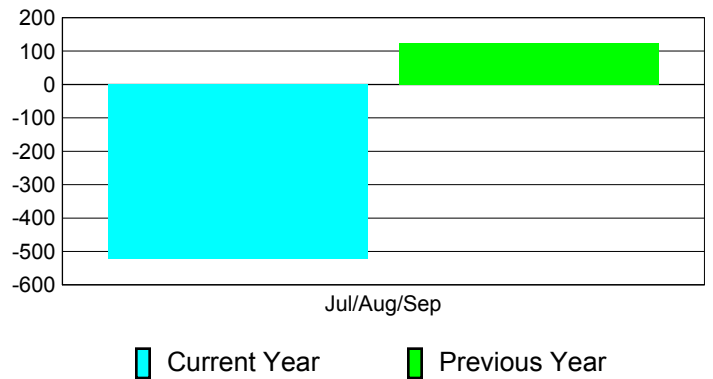

Comparison of Membership Gain/Loss

Current Year Compared to the Previous Year