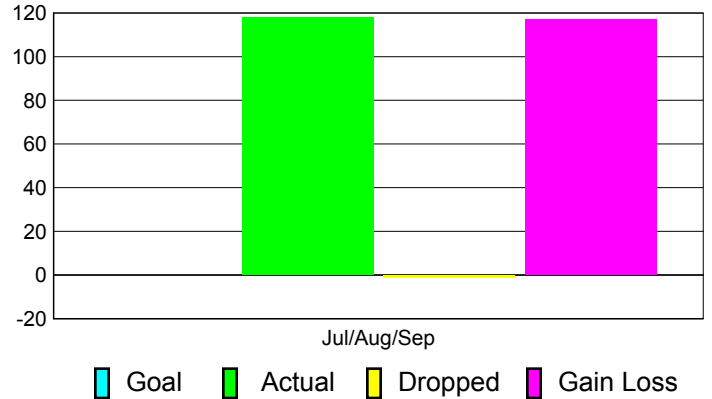

Membership Results 2011-2012

Goal, New, Dropped, Gain/Loss