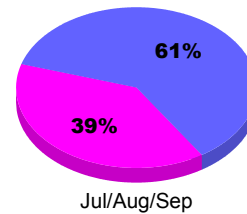

YTD Status Quo Clubs 2011-2012

Status Quo Clubs Compared to Status Quo Members

Legend: Status Quo Clubs (Cyan), Total Status Quo Members (Green)

MEMBERSHIP

Membership Results
2011-2012

Membership
2010-2011

Month	Net Memb Goal	Actual New Memb	Actual Dropped Memb	Gain/Loss of Memb	Gain/Loss of Memb
Jul/Aug/Sep		1	0	1	12
Totals		1	0	1	12

Membership Results 2011-2012

Goal, New, Dropped, Gain/Loss

Legend: Goal (Cyan), Actual (Green), Dropped (Yellow), Gain Loss (Magenta)

Comparison of Membership Gain/Loss

Current Year Compared to the Previous Year

Legend: Current Year (Cyan), Previous Year (Green)

Gender Comparison 2011-2012

Jul/Aug/Sep

Legend: Male (Blue), Female (Magenta)