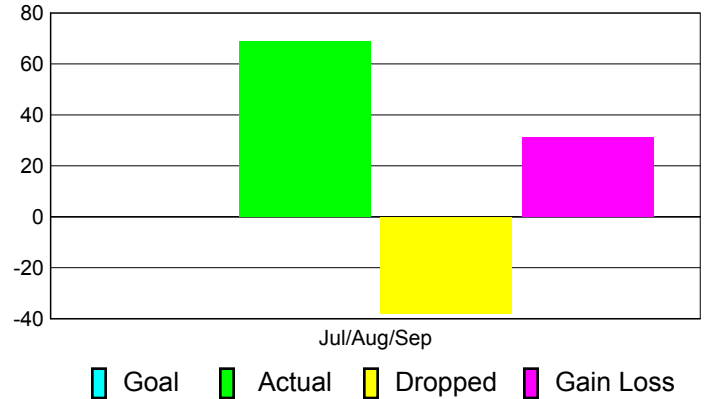

Membership Results 2011-2012

Goal, New, Dropped, Gain/Loss