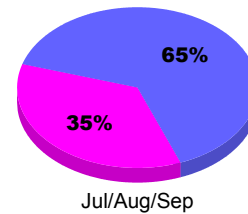

Gender Comparison 2011-2012