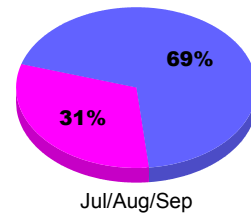

Gender Comparison 2011-2012